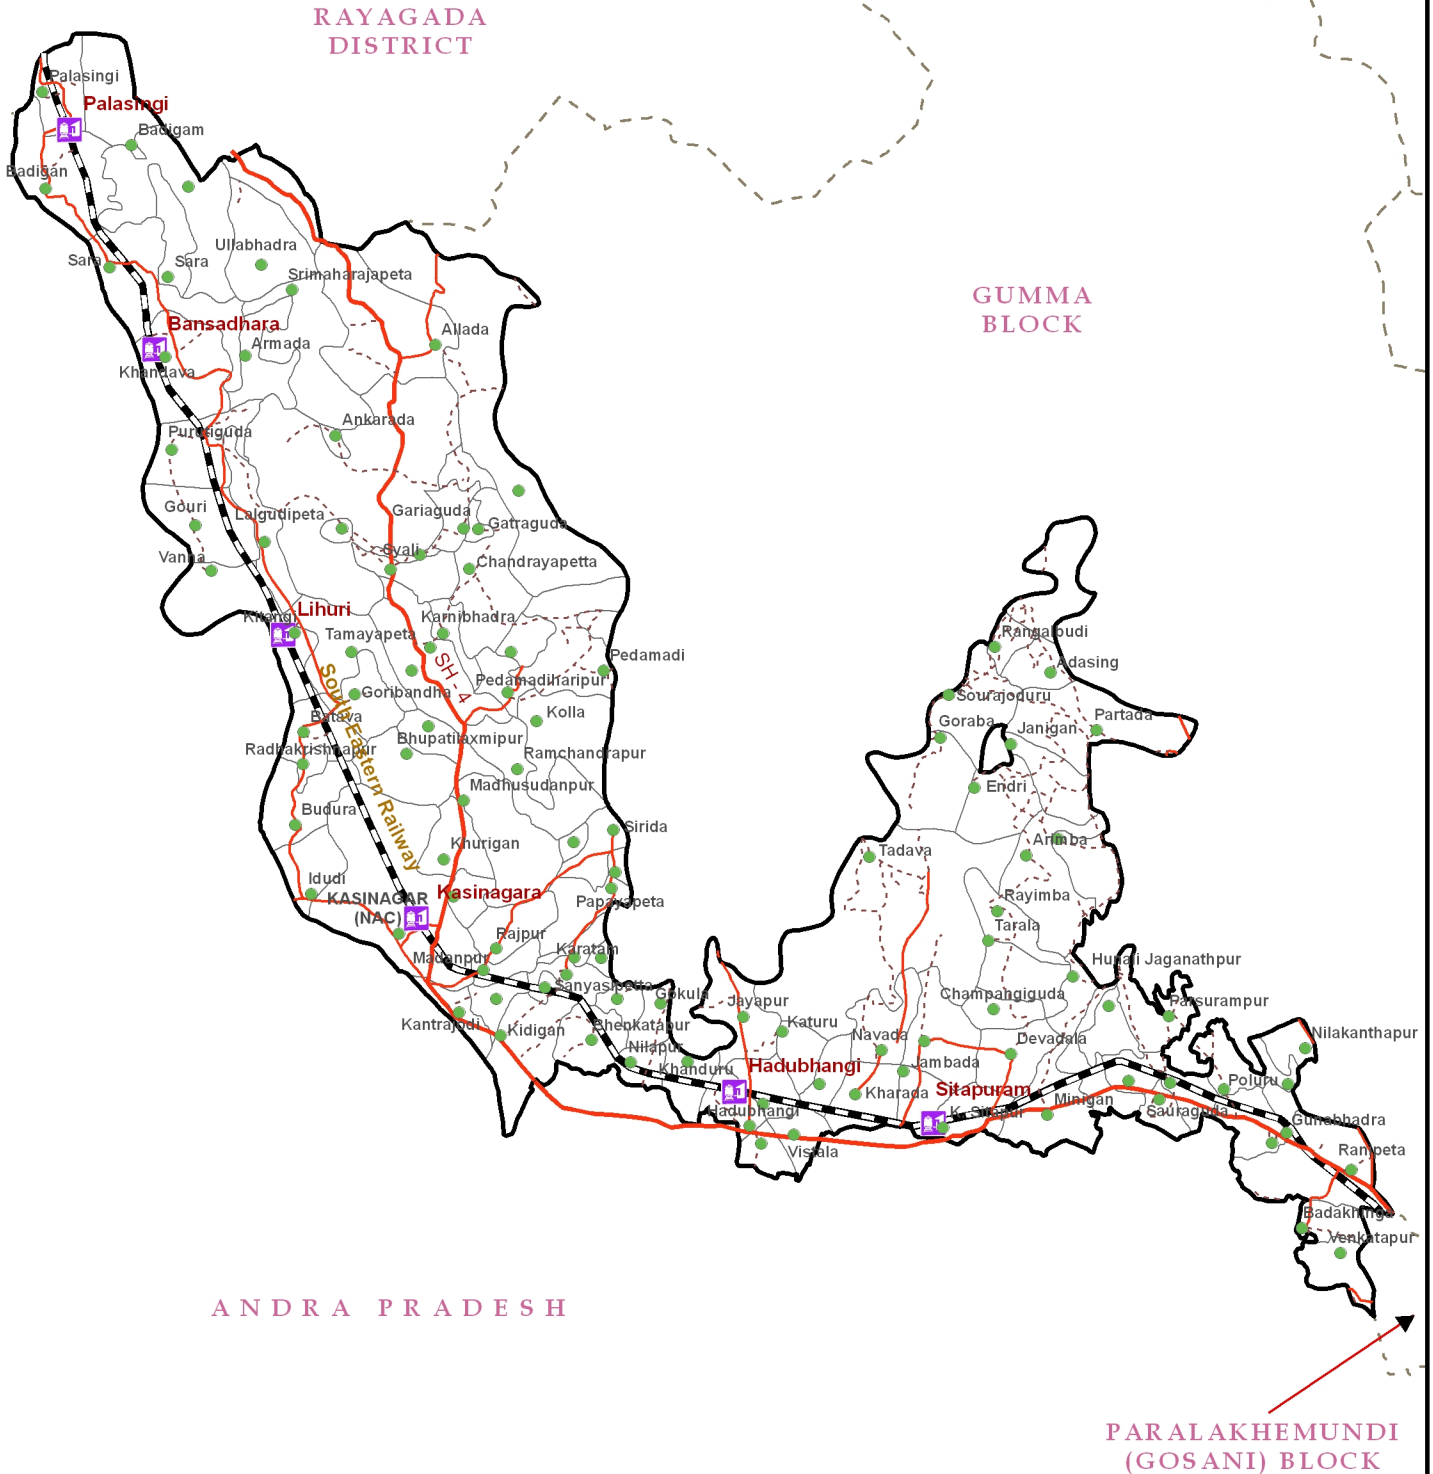

KASINAGAR BLOCK GAJAPATI DISTRICT

ROAD & RAILWAY NETWORK

ANDRA PRADESH

Data Source:

Survey of India & District Administration

INDIA	ODISHA	GAJAPATI	LEGENDS	Scale: 2.5 1.25 0 2.5 Kilometers
<p>ODISHA</p>	<p>GAJAPATI</p>	<p>KASINAGAR</p>	<ul style="list-style-type: none"> ● Habitation RS Railway Station Block Boundary Village Boundary SH Road Major Road Railway Line GP Road 	<p>Map Complied By:</p> <p>NIC Bhubaneswar, Odisha.</p>